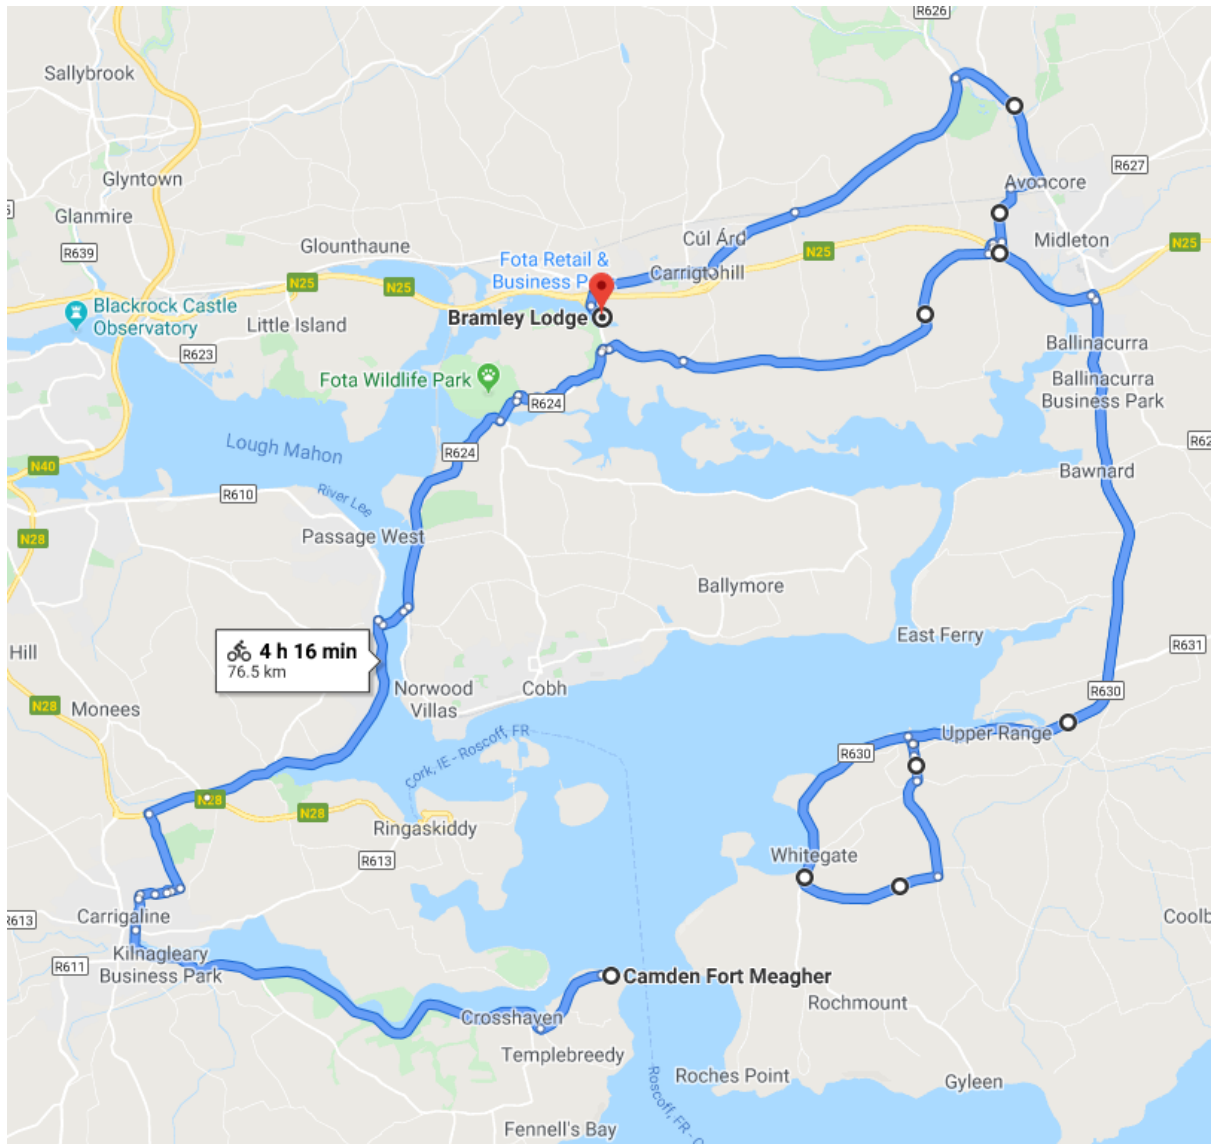

2021 - Fort 2 Fort 120k outbound

via R630

4 h 16 min

⚠ This route includes a ferry.

76.5 km

[DETAILS](#)

↑ 333 m · ↓ 378 m

2021 - Fort 2 Fort 120k inbound

via R612

2 h 27 min

⚠ This route includes a ferry.

41.9 km

[DETAILS](#)

↑ 216 m · ↓ 170 m