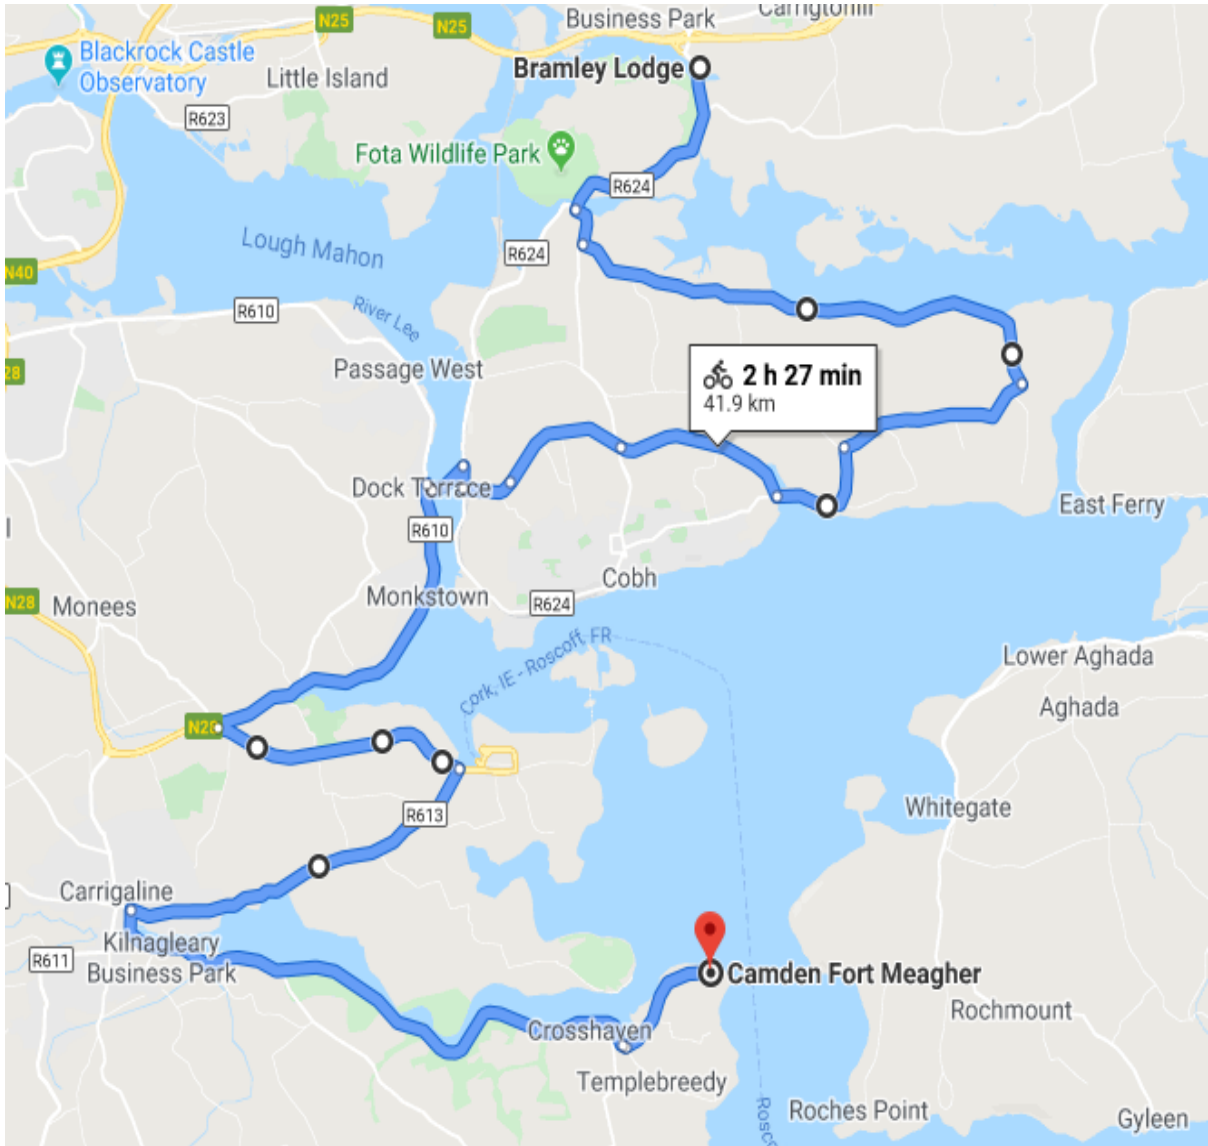

2021 - Fort 2 Fort 120k outbound

via R630

4 h 16 min

⚠ This route includes a ferry.

76.5 km

[DETAILS](#)

↑ 333 m · ↓ 378 m

2021 - Fort 2 Fort 120k inbound

via R612

2 h 27 min

⚠ This route includes a ferry.

41.9 km

[DETAILS](#)

↑ 216 m · ↓ 170 m