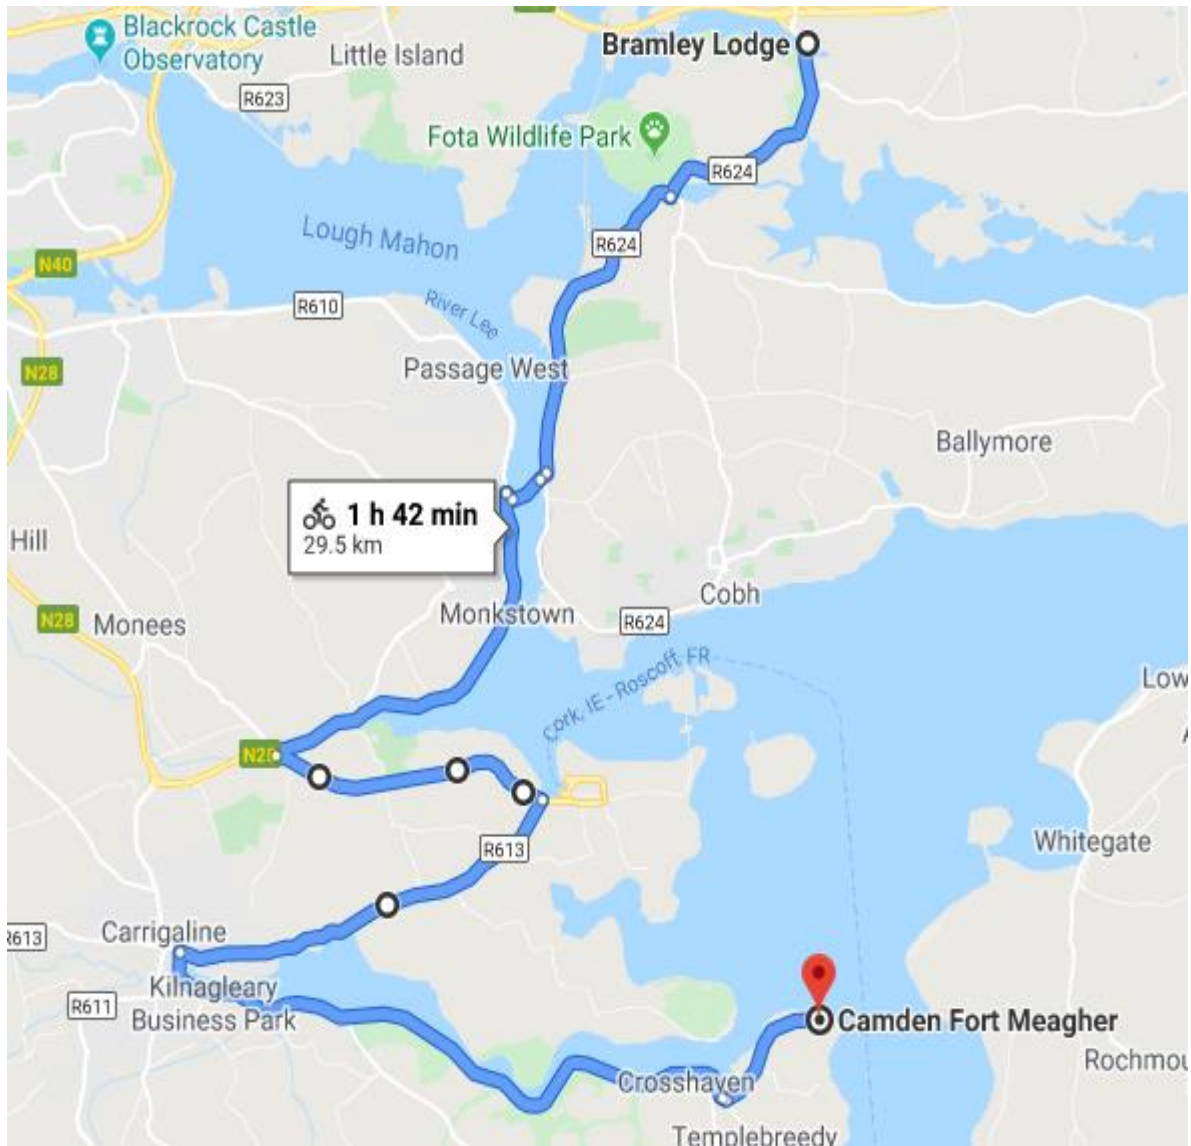

2021 - Fort to Fort 65k Outbound

via R612

1 hr 39 min

⚠ This route includes a ferry.

29.6 km

[DETAILS](#)

↑ 53 m · ↓ 93 m

2021 Fort 2 Fort - 65k Inbound

via R612

1 h 42 min

⚠ This route includes a ferry.

29.5 km

[DETAILS](#)

↑ 96 m · ↓ 50 m