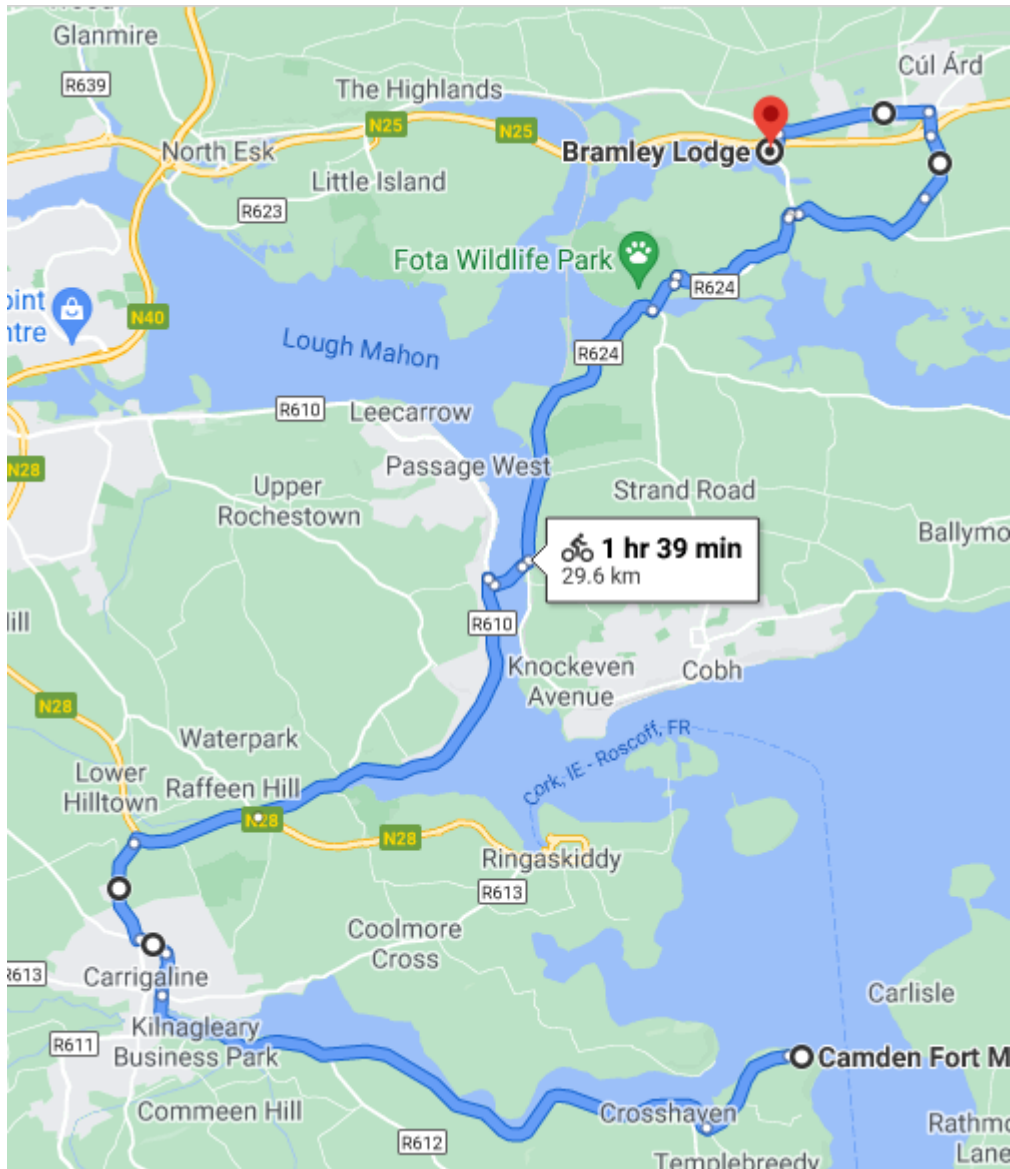

2021 - Fort to Fort 65k Outbound

via R612

1 hr 39 min

⚠ This route includes a ferry.

29.6 km

[DETAILS](#)

↑ 53 m · ↓ 93 m

2021 Fort 2 Fort - 65k Inbound

via R612

1 h 42 min

⚠ This route includes a ferry.

29.5 km

[DETAILS](#)

↑ 96 m · ↓ 50 m